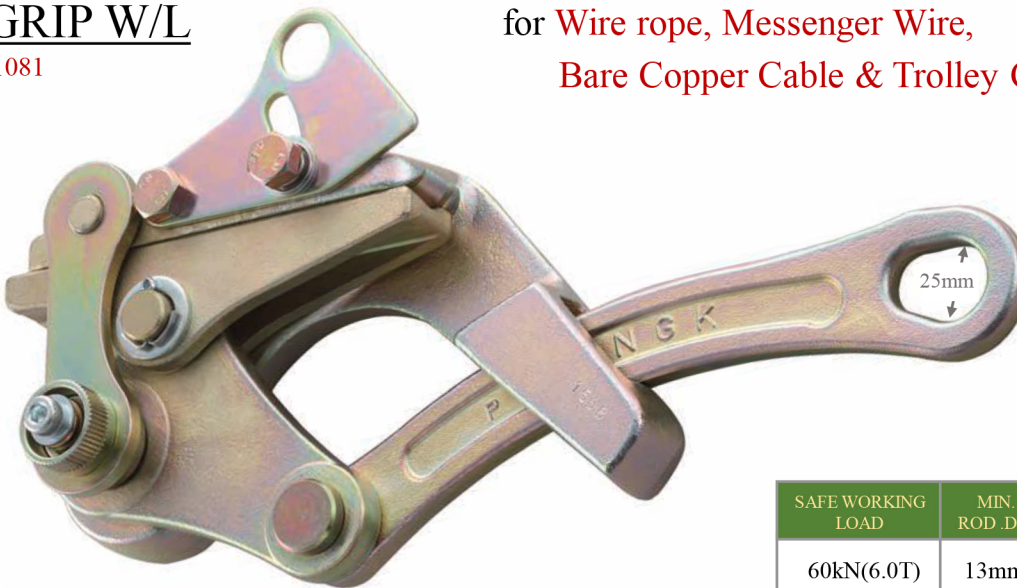

ORIGINAL GRIP

4TON-GRIP W/L

Item Code: 51018

for Wire rope, Messenger Wire,
Bare Copper Cable & Trolley Cable

4ton

Aggressive jaw

SAFE WORKING LOAD	MIN. DIA.	MAX. DIA.	WEIGHT
40kN(4.0T)	13mm	28mm	5.0kg

6TON-GRIP W/L

Item Code: 51081

for Wire rope, Messenger Wire,
Bare Copper Cable & Trolley Cable

6ton

Aggressive jaw

SAFE WORKING LOAD	MIN. ROD .DIA	MAX. ROD .DIA	WEIGHT
60kN(6.0T)	13mm	28mm	5.2kg

10TON-GRIP W/L

Item Code: 51052

for Wire Rope, Messenger Wire
& Bare Copper Cable

10ton

SAFE WORKING LOAD	MIN. ROD .DIA	MAX. ROD .DIA	WEIGHT
100kN(10T)	18mm	32mm	10kg