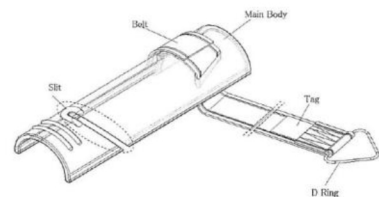

AL-MIDDLE-GRIP –LTB W/L

Item Code: 51092

New

Easy Handling

2ton

【AL-MIDDLE-GRIP-LTB W/L】

MODEL	SAFE WORKING LOAD	MIN. DIA.	MAX. DIA.	WEIGHT
AL-MIDDLE-GRIP-LTB W/L	20kN(2.0T)	5mm	25mm	2.9kg

2ton

【AL-LARGE-GRIP-TB W/L】

AL-MIDDLE-GRIP –TB W/L

Item Code: 51087

AL-LARGE-GRIP –TB W/L

Item Code: 51085

MODEL	SAFE WORKING LOAD	MIN. DIA.	MAX. DIA.	WEIGHT
AL-MIDDLE-GRIP-TB W/L	20kN(2.0T)	5mm	25mm	2.3kg
AL-LARGE-GRIP-TB W/L	20kN(2.0T)	16mm	32mm	2.3kg

SERVICE GRIP for DV Wire

Model DV-GRIP

Item Code: 51084

0.3ton

SAFE WORKING LOAD	MIN. DIA.	MAX. DIA.	WEIGHT
3kN(0.3T)	3 x 38mm ²	3 x 100mm ²	200g