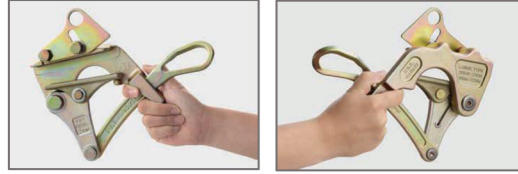

AL-MIDDLE-GRIP –LTB W/L

Item Code: 51092

New

Easy Handling

2ton

【AL-MIDDLE-GRIP-LTB W/L】

MODEL	SAFE WORKING LOAD	MIN. DIA.	MAX. DIA.	WEIGHT
AL-MIDDLE-GRIP-LTB W/L	20kN(2.0T)	5mm	25mm	2.9kg

2ton

【AL-LARGE-GRIP-TB W/L】

AL-MIDDLE-GRIP –TB W/L

Item Code: 51087

AL-LARGE-GRIP –TB W/L

Item Code: 51085

MODEL	SAFE WORKING LOAD	MIN. DIA.	MAX. DIA.	WEIGHT
AL-MIDDLE-GRIP-TB W/L	20kN(2.0T)	5mm	25mm	2.3kg
AL-LARGE-GRIP-TB W/L	20kN(2.0T)	16mm	32mm	2.3kg

SERVICE GRIP for DV Wire

Model DV-GRIP

Item Code: 51084

0.3ton

SAFE WORKING LOAD	MIN. DIA.	MAX. DIA.	WEIGHT
3kN(0.3T)	3 x 38mm ²	3 x 100mm ²	200g