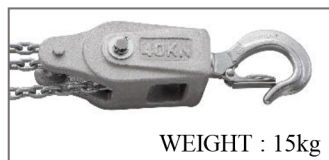

MODEL 3000

Item Code

52007A (1.5m)

52007D (3.0m)

52007G (5.0m)

Rotates full 360°

3ton

SAFE WORKING LOAD	CHAIN DIA.	MIN L.	MAX L.	LEVER L.	WEIGHT (for 1.5m type)
30kN(3.0T)	5.0mm	480mm	2000mm	430mm	8.0kg

MODEL 4000

Item Code

52025A (1.5m)

52025D (3.0m)

52025G (5.0m)

MODEL 4000H

(Hook type)

Item Code

52027A (1.5m)

52027D (3.0m)

52027G (5.0m)

4ton

Rotates full 360°

SAFE WORKING LOAD	CHAIN DIA.	MIN L.	MAX L.	LEVER L.	WEIGHT (for 1.5m type)
40kN(4.0T)	5.0mm	580mm	2180mm	430mm	12.0kg

MODEL 6000

Item Code

52026A (1.5m)

52026D (3.0m)

52026G (5.0m)

Rotates full 360°

6ton

SAFE WORKING LOAD	CHAIN DIA.	MIN L.	MAX L.	LEVER L.	WEIGHT (for 1.5m type)
60kN(6.0T)	5.0mm	650mm	2250mm	430mm	19.0kg